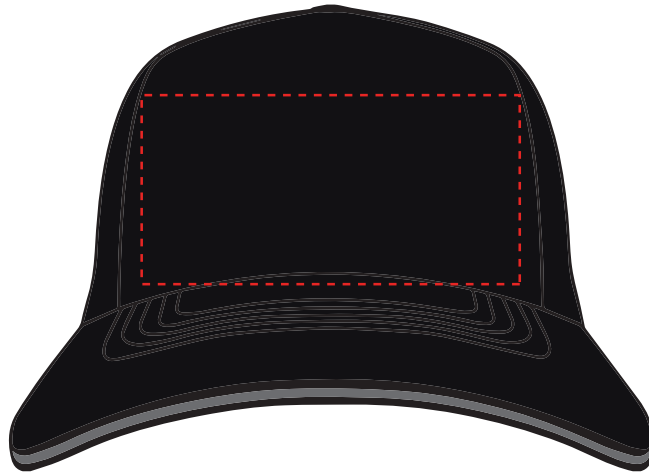

Your Ref:
Our Ref:

Quantity:
Version: 1

Product Code: CF1004
Product Colour:

PRINTING CONCERNS: PRINT MAY DISCOLOUR

PRODUCT INFO: DUE TO THE NATURE OF THE PRODUCT THE PRINT POSITION MAY VARY BY 2 - 3 MM

Madiera Thread Colour

The dashed line is to demonstrate print area and will not appear on your printed item

- Colour 1
- Colour 1
- Colour 1
- Colour 1

ARTWORK SCALE 50%

ARTWORK SCALE 100%
Max print area 100mm x 50mm

Product Image for visualisation
- colours may vary